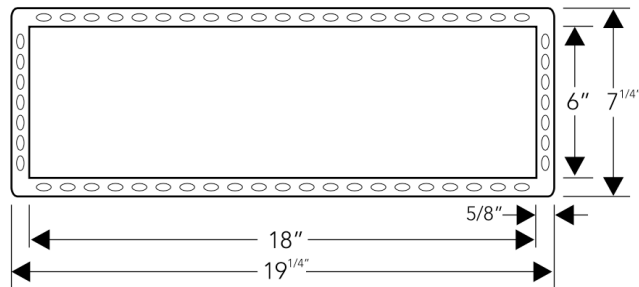

Model	Profile	Size (Inner)	Size (Outer)	Rim	Depth	Bottom Slope
Y-4	Undermount	18 x 6 inches 457 x 152 mm	19 <sup>1</sup> / <sub>4</sub> x 7 <sup>1</sup> / <sub>4</sub> inches 487 x 182 mm	5/8 inches 15 mm	3 <sup>3</sup> / <sub>4</sub> inches 97 mm	3/16 inches 5 mm

Product as shown in polished finish

Y-4P

Dimension in inches

**Installation Notes**

Cut out size : 19<sup>1</sup>/<sub>4</sub> x 7<sup>1</sup>/<sub>4</sub> inches

NOTE: Dimensions subject to change without notice.